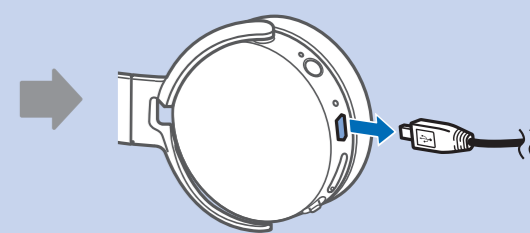

1

2

MDR-XB650BT

Android / iPhone

3

This block provides additional information for users. It features an information icon (i) in a circle, a QR code, and the URL http://rd1.sony.net/help/mdr/xb650bt/h_zz/. Below the URL are icons of a laptop and a smartphone, suggesting that the help page is accessible on multiple devices.