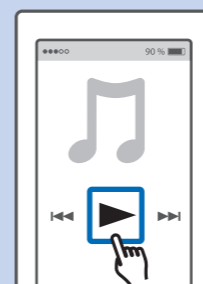

1

2

MDR-XB650BT

Android / iPhone

3

This block provides additional information for users. It features an information icon (i) in a circle, a QR code, and the URL http://rd1.sony.net/help/mdr/xb650bt/h_zz/. Below the URL are icons of a laptop and a smartphone, suggesting that the help page is accessible on multiple devices.