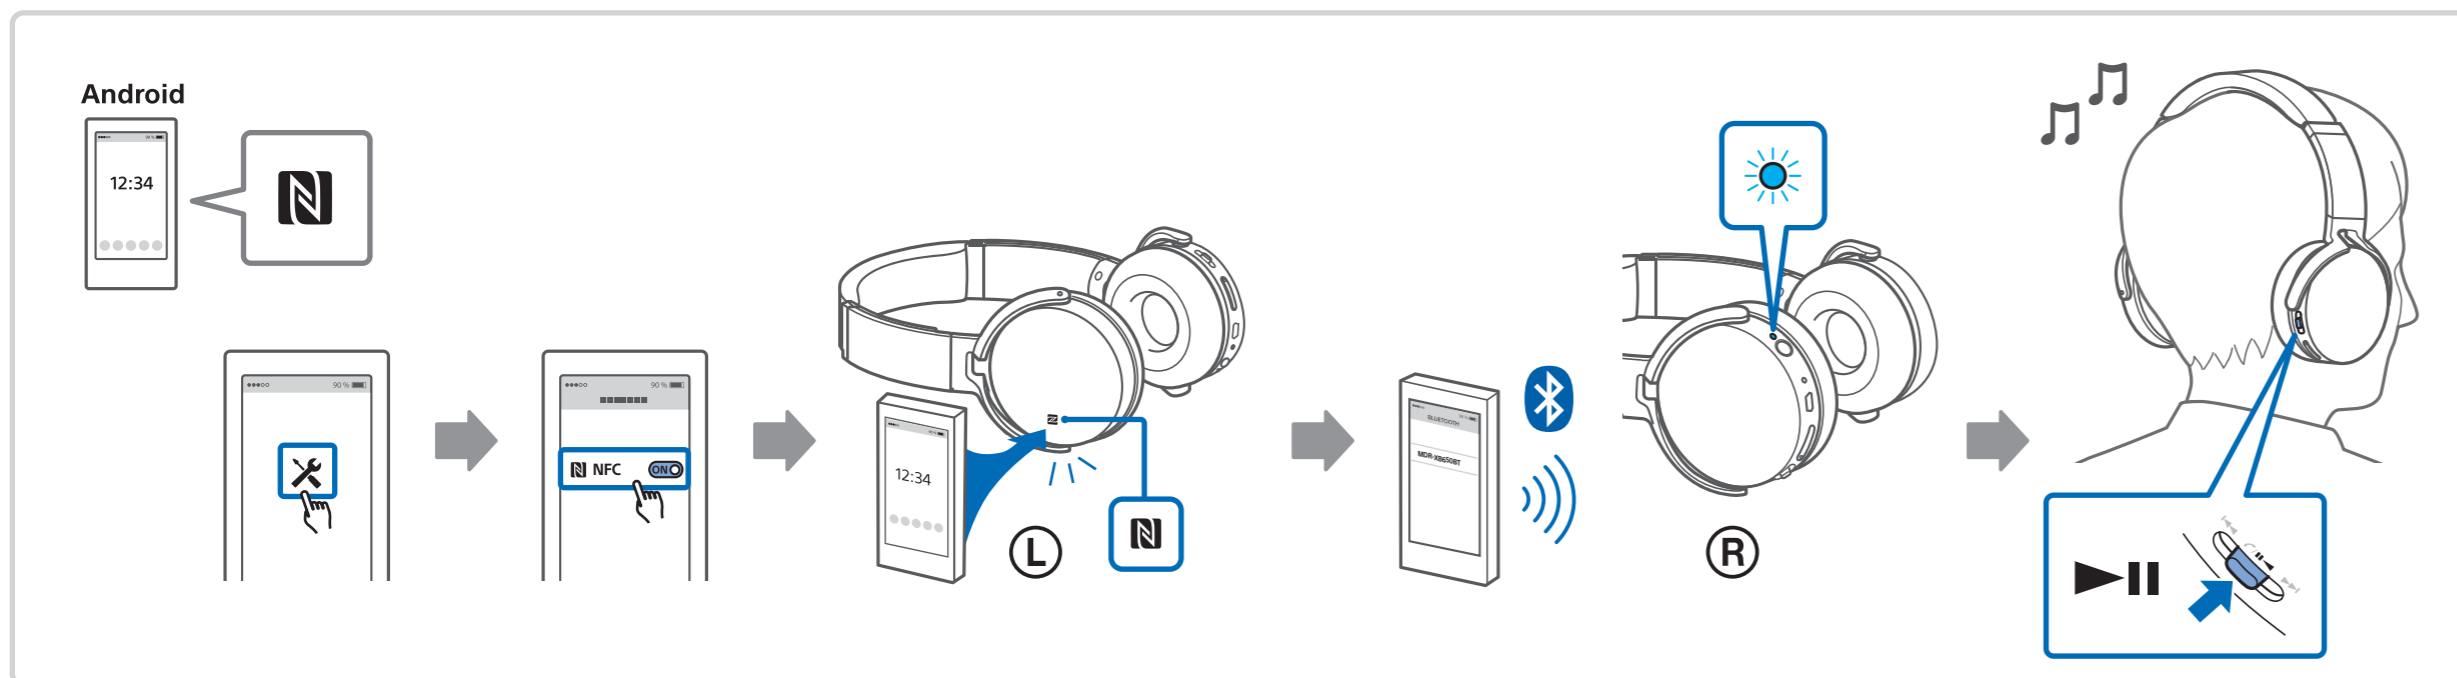

1

2

MDR-XB650BT

Android / iPhone

3

This block provides additional information for users. It features an information icon (i) in a circle, a QR code, and the URL http://rd1.sony.net/help/mdr/xb650bt/h_zz/. Below the URL are icons of a laptop and a smartphone, suggesting that the help page is accessible on multiple devices.