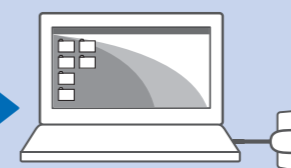

1

2

MDR-XB650BT

Android / iPhone

3

This block provides additional information for users. It features an information icon (i) in a circle, a QR code, and the URL http://rd1.sony.net/help/mdr/xb650bt/h_zz/. Below the URL are icons of a laptop and a smartphone, suggesting that the help page is accessible on multiple devices.