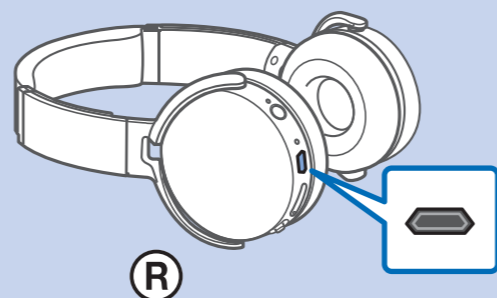

1

2

MDR-XB650BT

Android / iPhone

3

This block provides additional information for users. It features an information icon (i) in a circle, a QR code, and the URL http://rd1.sony.net/help/mdr/xb650bt/h_zz/. Below the URL are icons of a laptop and a smartphone, suggesting that the help page is accessible on multiple devices.