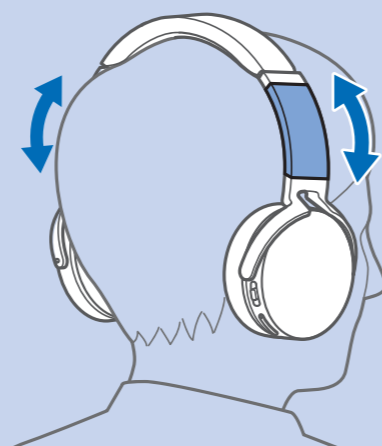

1

2

MDR-XB650BT

Android / iPhone

3

This block provides additional information for users. It features an information icon (i) in a circle, a QR code, and the URL http://rd1.sony.net/help/mdr/xb650bt/h_zz/. Below the URL are icons of a laptop and a smartphone, suggesting that the help page is accessible on multiple devices.