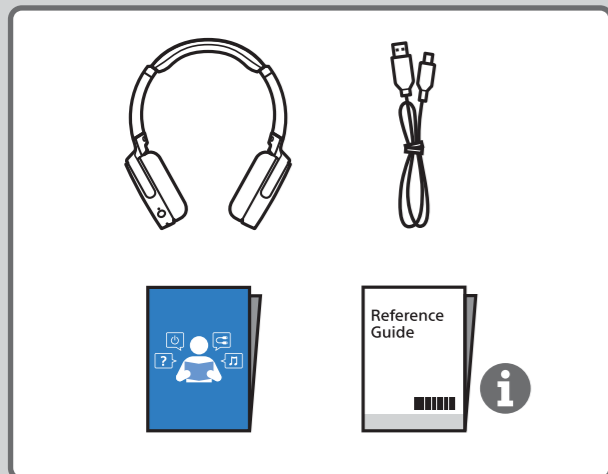

1

2

MDR-XB650BT

Android / iPhone

3

This block provides additional information for users. It features an information icon (i) in a circle, a QR code, and the URL http://rd1.sony.net/help/mdr/xb650bt/h_zz/. Below the URL are icons of a laptop and a smartphone, suggesting that the help page is accessible on multiple devices.