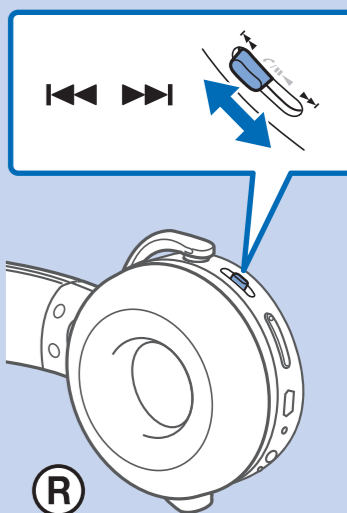

1

2

MDR-XB650BT

Android / iPhone

3

This block provides additional information for users. It features an information icon (i) in a circle, a QR code, and the URL http://rd1.sony.net/help/mdr/xb650bt/h_zz/. Below the URL are icons of a laptop and a smartphone, suggesting that the help page is accessible on multiple devices.