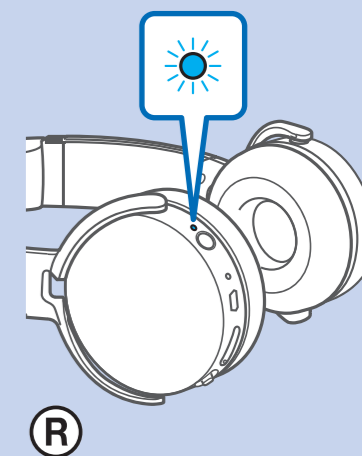

1

2

MDR-XB650BT

Android / iPhone

3

This block provides additional information for users. It features an information icon (i) in a circle, a QR code, and the URL http://rd1.sony.net/help/mdr/xb650bt/h_zz/. Below the URL are icons of a laptop and a smartphone, suggesting that the help page is accessible on multiple devices.