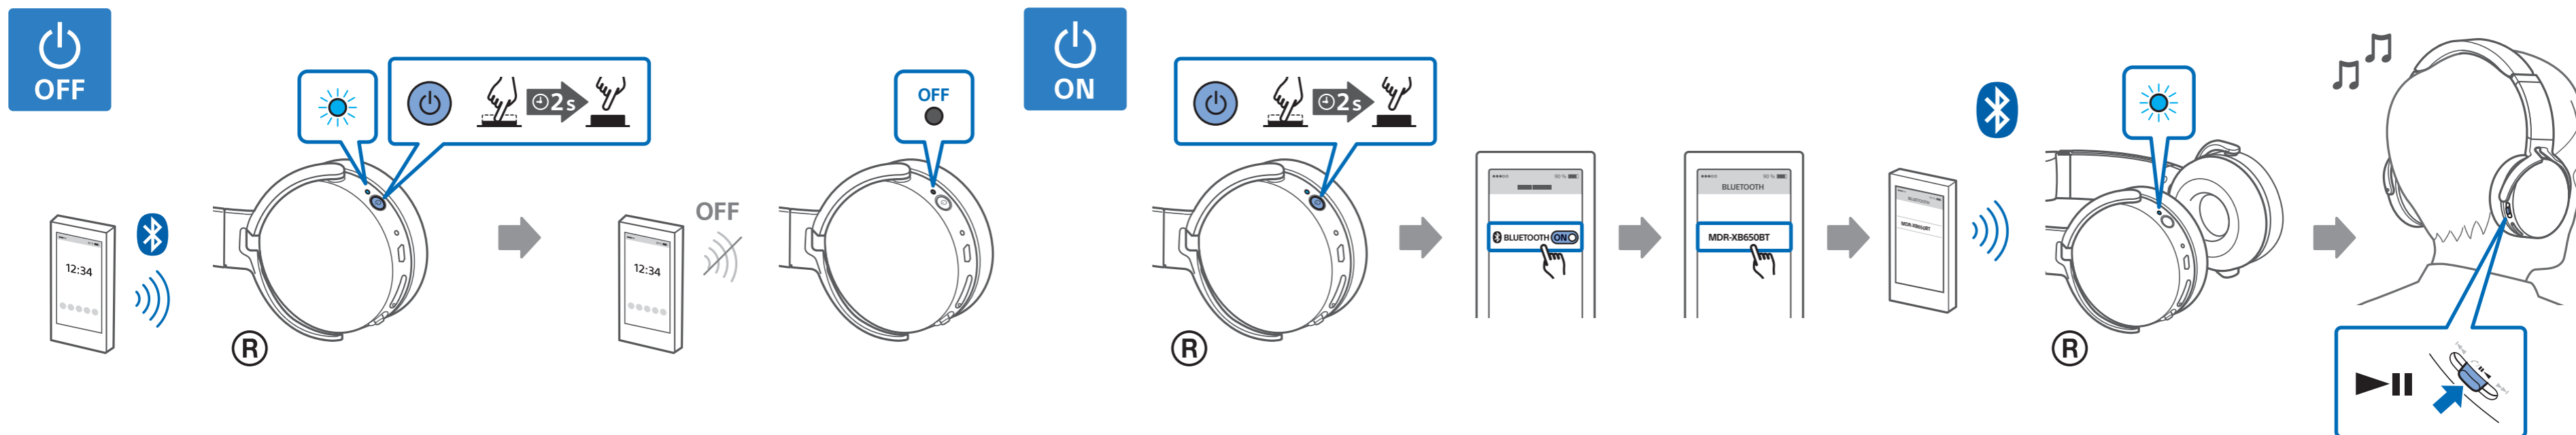

1

2

MDR-XB650BT

Android / iPhone

3

This block provides additional information for users. It features an information icon (i) in a circle, a QR code, and the URL http://rd1.sony.net/help/mdr/xb650bt/h_zz/. Below the URL are icons of a laptop and a smartphone, suggesting that the help page is accessible on multiple devices.