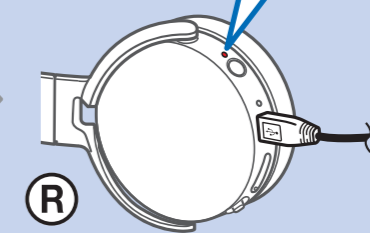

1

2

MDR-XB650BT

Android / iPhone

3

This block provides additional information for users. It features an information icon (i) in a circle, a QR code, and the URL http://rd1.sony.net/help/mdr/xb650bt/h_zz/. Below the URL are icons of a laptop and a smartphone, suggesting that the help page is accessible on multiple devices.