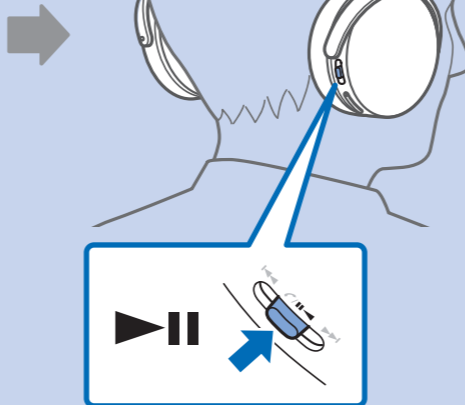

1

2

MDR-XB650BT

Android / iPhone

3

This block provides additional information for users. It features an information icon (i) in a circle, a QR code, and the URL http://rd1.sony.net/help/mdr/xb650bt/h_zz/. Below the URL are icons of a laptop and a smartphone, suggesting that the help page is accessible on multiple devices.