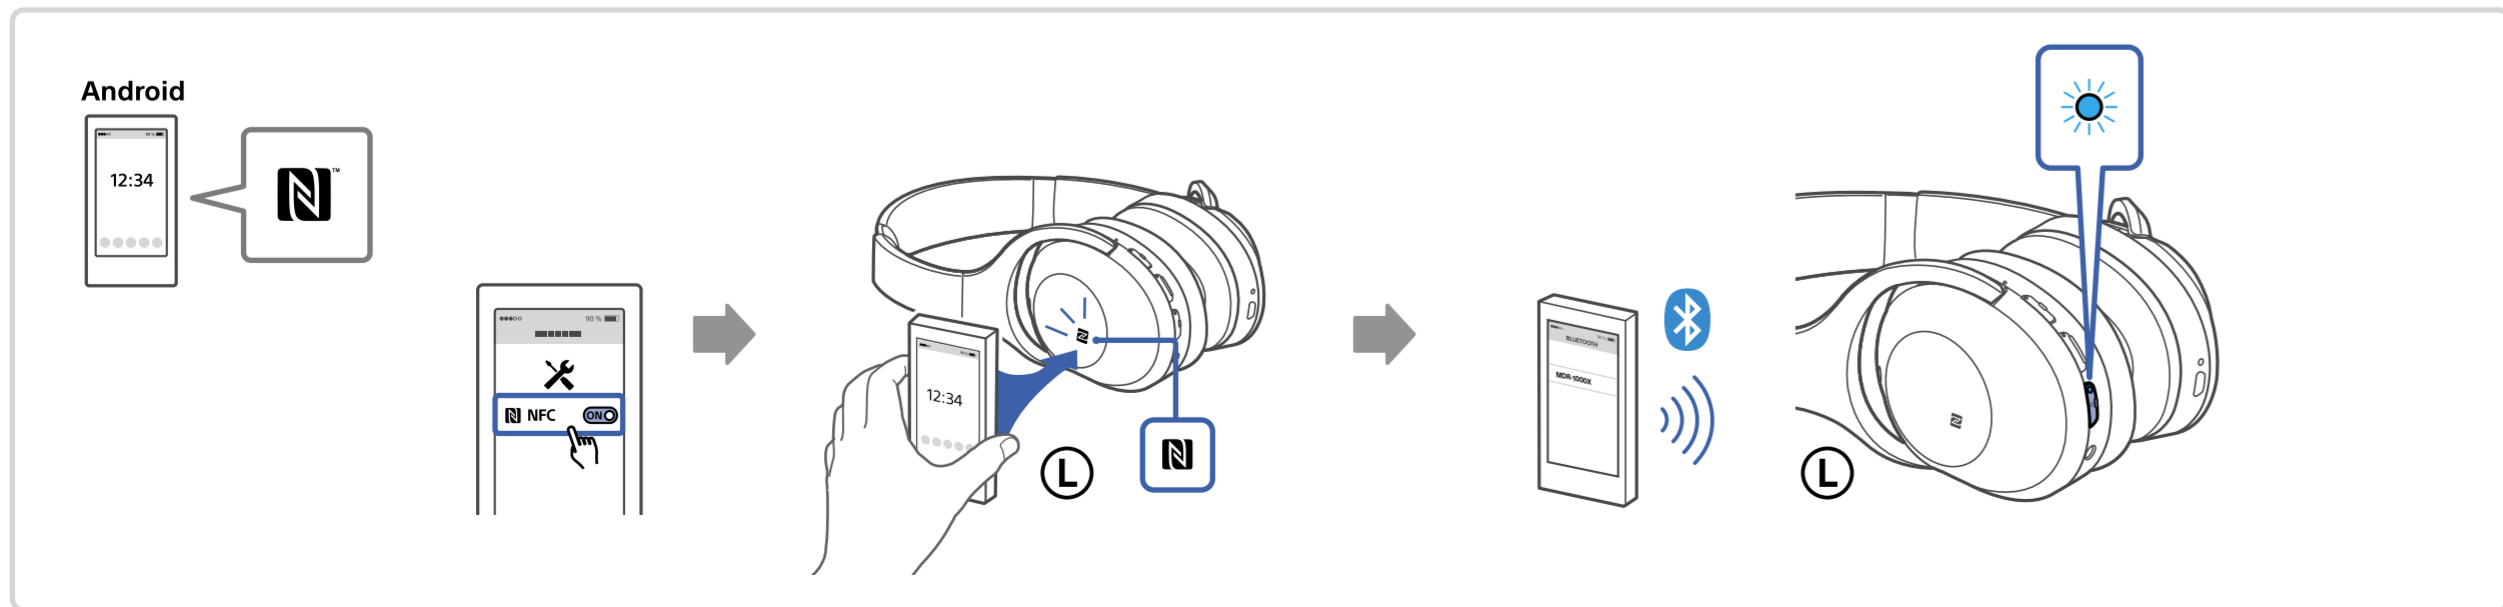

1

2

3

MDR-1000X

i

http://rd1.sony.net/help/mdr/1000x/h_zz/

This block contains an information icon, a QR code, and the URL http://rd1.sony.net/help/mdr/1000x/h_zz/. Below the URL, there are icons for a laptop and a smartphone displaying the product page.