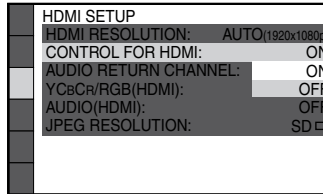

3 Switch the input selector on your TV to display "SONY Home Theatre System."

4 Set each following item, using $\leftarrow/\uparrow/\downarrow/\rightarrow$ and \oplus .

Note

Displayed items vary depending on the area.

Select an on-screen language.

Select the aspect ratio of the connected TV.

Select [ON] when you connect the main unit and the TV with an HDMI cable.

Basic setup is complete. Refer to the supplied Operating Instructions for details on how to enjoy disc playback and many other features.