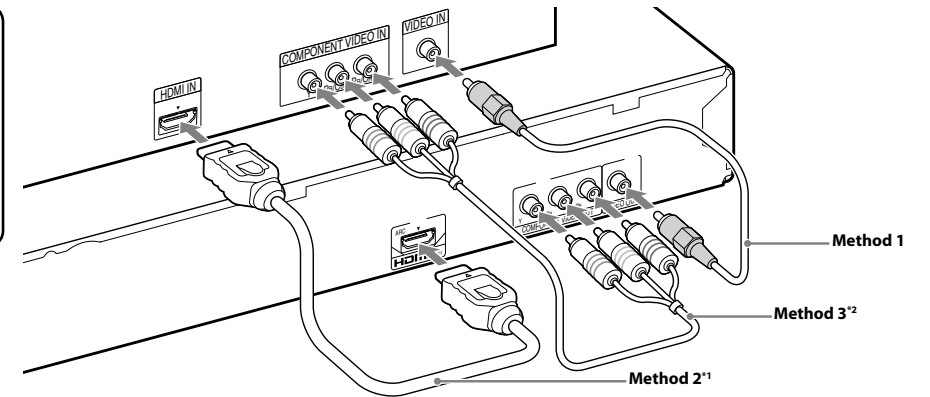

To connect speaker cords to the speaker

Connect the cord so that the cord's color tube matches the color of the label on the rear of the speaker.

For all models, connect the speaker cords to match the color of the SPEAKERS jacks of the unit.

DAV-DZ340K is the model used for illustration purposes.

2 Connecting your TV/set-top box

Depending on the jacks on your TV or set-top box, select the video and audio connection method.

Connecting the video to your TV

3 Performing the Quick Setup

Note

Do not insert a disc before performing the Quick Setup.

1 Connect the AC power cord.

The shape of the wall outlet differs depending on the area.

2 Turn on the power of the main unit and TV.