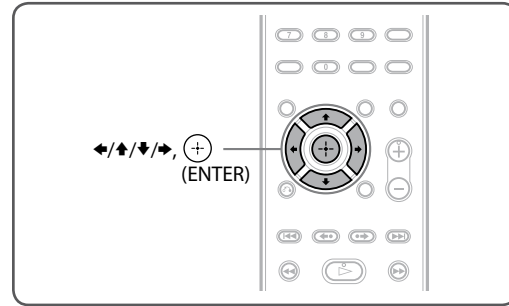

If you do not use a set-top box, refer to "Connecting your TV/set-top box" in the Operating Instructions.

*1 Not supplied.

*2 Not supplied. The TV (DIGITAL IN OPTICAL) jack is available on DAV-DZ840K/DZ940K only.

3 Performing the Quick Setup

Note

Do not insert a disc before performing the Quick Setup.

1 Connect the AC power cord.

The shape of the wall outlet differs depending on the area.

2 Turn on the power of the main unit and TV.

3 Switch the input selector on your TV to display "SONY Home Theatre System."

4 Set each following item, using $\leftarrow/\uparrow/\downarrow/\rightarrow$ and \oplus .

Note

Displayed items vary depending on the area.

Select an on-screen language.

Select the aspect ratio of the connected TV.

Select [ON] when you connect the main unit and the TV with an HDMI cable.

Basic setup is complete. Refer to the supplied Operating Instructions for details on how to enjoy disc playback and many other features.