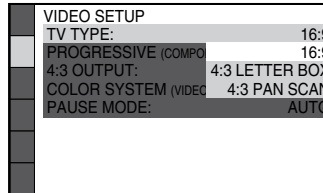

3 Switch the input selector on your TV to display "SONY Home Theatre System."

4 Set each following item, using $\leftarrow/\uparrow/\downarrow/\rightarrow$ and \oplus .

Note

Displayed items vary depending on the area.

Select an on-screen language.

Select the aspect ratio of the connected TV.

Select [ON] when you connect the main unit and the TV with an HDMI cable.

Basic setup is complete. Refer to the supplied Operating Instructions for details on how to enjoy disc playback and many other features.