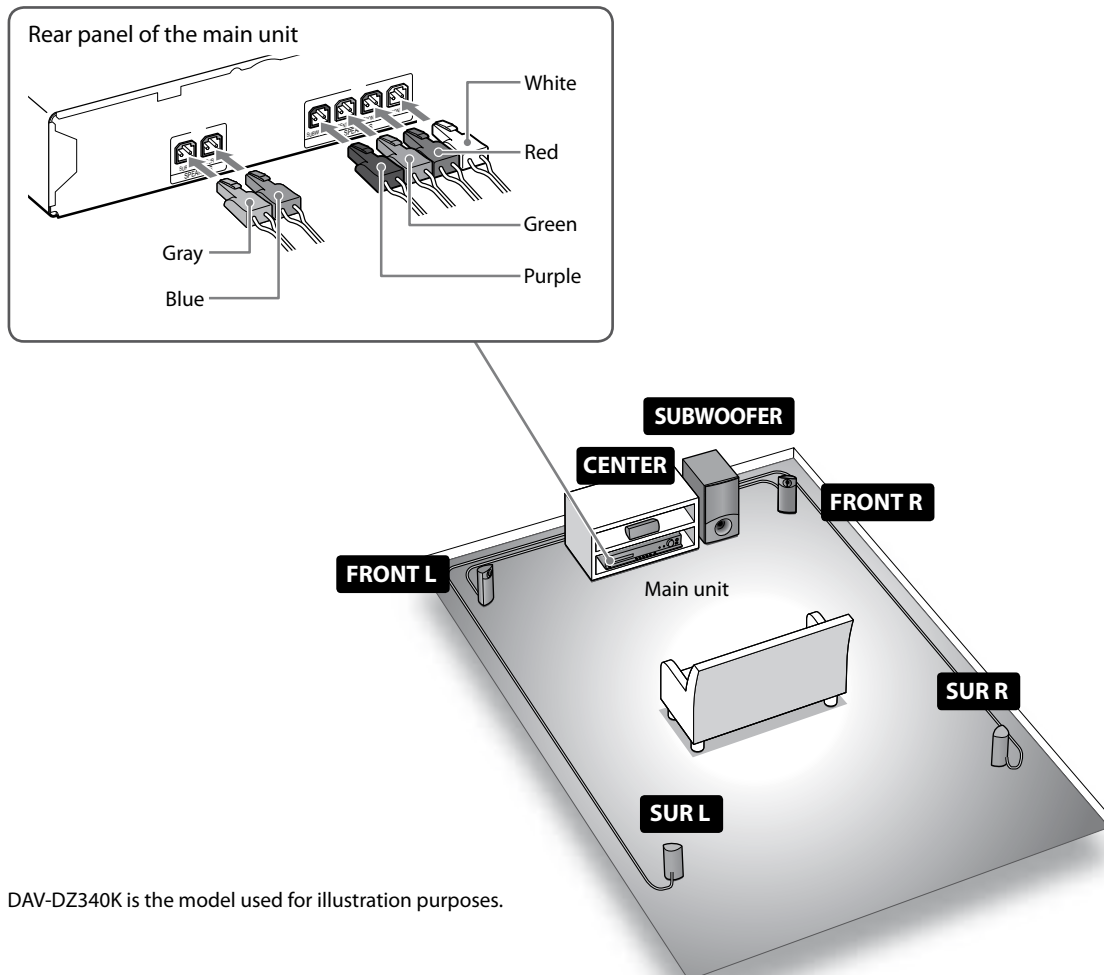

For details, refer to the Operating Instructions.

Quick Setup Guide

DAV-DZ340K/DZ640K/DZ840K/DZ940K

1 Connecting the speakers

For DAV-DZ640K/DZ840K/DZ940K, speaker assembly is necessary. Refer to the supplied "Speaker Installation Guide."

To connect speaker cords to the speaker

Connect the cord so that the cord's color tube matches the color of the label on the rear of the speaker.

For all models, connect the speaker cords to match the color of the SPEAKERS jacks of the unit.

DAV-DZ340K is the model used for illustration purposes.

2 Connecting your TV/set-top box

Depending on the jacks on your TV or set-top box, select the video and audio connection method.

Connecting the video to your TV

3 Performing the Quick Setup

Note

Do not insert a disc before performing the Quick Setup.

1 Connect the AC power cord.

The shape of the wall outlet differs depending on the area.

2 Turn on the power of the main unit and TV.