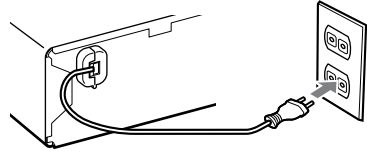

If you do not use a set-top box, refer to "Connecting your TV/set-top box" in the Operating Instructions.

*1 Not supplied.

*2 Not supplied. The TV (DIGITAL IN OPTICAL) jack is available on DAV-DZ840K/DZ940K only.

3 Performing the Quick Setup

Note

Do not insert a disc before performing the Quick Setup.

1 Connect the AC power cord.

The shape of the wall outlet differs depending on the area.

2 Turn on the power of the main unit and TV.