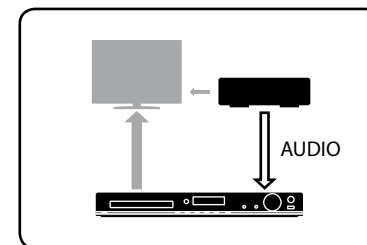

*1 Not supplied.

*2 Not supplied. The TV (DIGITAL IN OPTICAL) jack is available on DAV-DZ840K/DZ940K only.