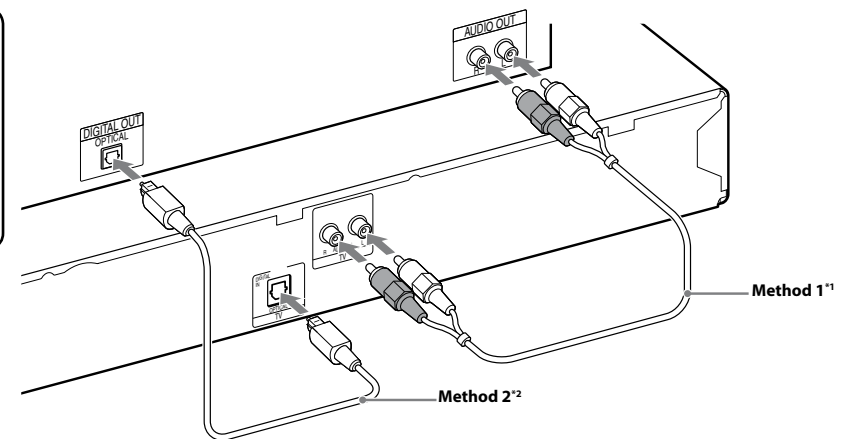

*1 Not supplied.

*2 Not supplied. The TV (DIGITAL IN OPTICAL) jack is available on DAV-DZ840K/DZ940K only.