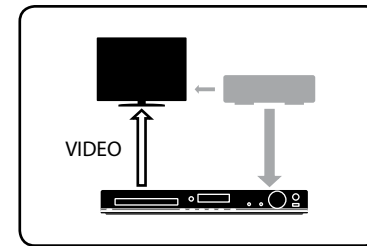

To connect speaker cords to the speaker

Connect the cord so that the cord's color tube matches the color of the label on the rear of the speaker.

For all models, connect the speaker cords to match the color of the SPEAKERS jacks of the unit.

DAV-DZ340K is the model used for illustration purposes.

2 Connecting your TV/set-top box

Depending on the jacks on your TV or set-top box, select the video and audio connection method.

Connecting the video to your TV

3 Performing the Quick Setup

Note

Do not insert a disc before performing the Quick Setup.

1 Connect the AC power cord.

The shape of the wall outlet differs depending on the area.

2 Turn on the power of the main unit and TV.