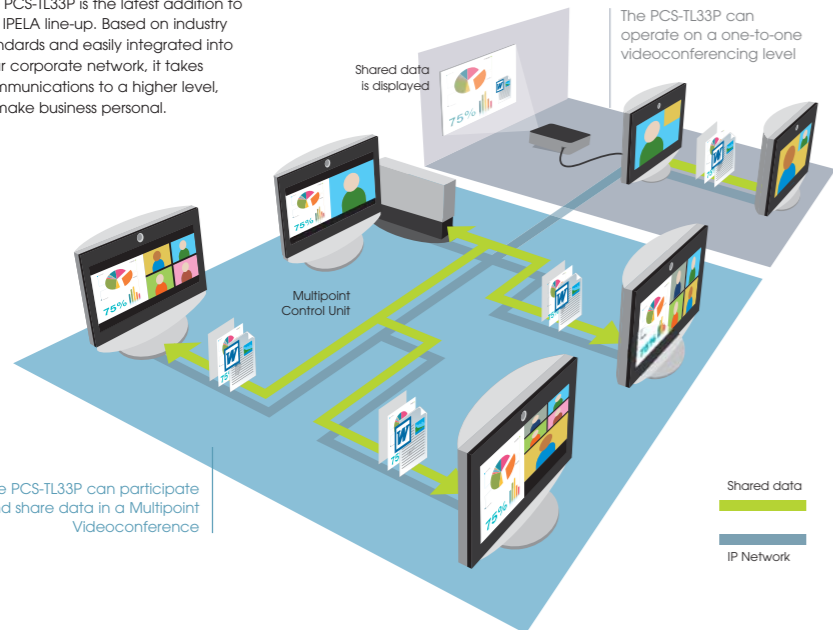

IPELA

Business is changing. The concept of integrated visual communication is now a reality with Sony IPELA – a suite of intelligent IP-based Network Video Monitoring and Videoconferencing products and solutions.

Sony IPELA uses the rapidly expanding global IP broadband network and advanced high resolution imaging technology, to offer visual communications systems for your workplace. Sony IPELA enhances real-time person-to-person and place-to-place communication, to help you make better business decisions.

With a range of attractive, affordable and easy to use conferencing systems, Sony IPELA videoconferencing allows groups and individuals to share high quality voice, video and PC data cost-effectively over IP.

The PCS-TL33P is the latest addition to the IPELA line-up. Based on industry standards and easily integrated into your corporate network, it takes communications to a higher level, to make business personal.

Reality

- Excellent video quality
- Superb natural sound
- As close as you can get to a face-to-face meeting

Intelligence

- ARC and Real-time ARQ™ for consistent quality of service
- Encryption function for effective security

Usability

- PC and videoconferencing with the same mouse
- Easy to set-up, easy to use
- Sleek, all-in-one design
- Multitasking and KIOSK mode

Typical System Configuration

The PCS-TL33P can operate on a one-to-one videoconferencing level

PCS-TL33P Specifications